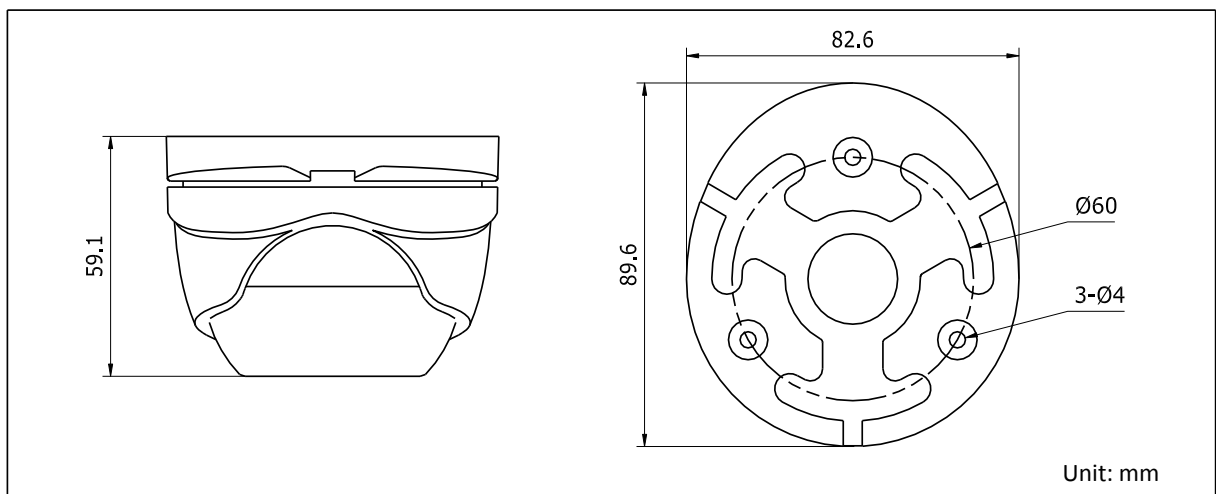

Dimensions